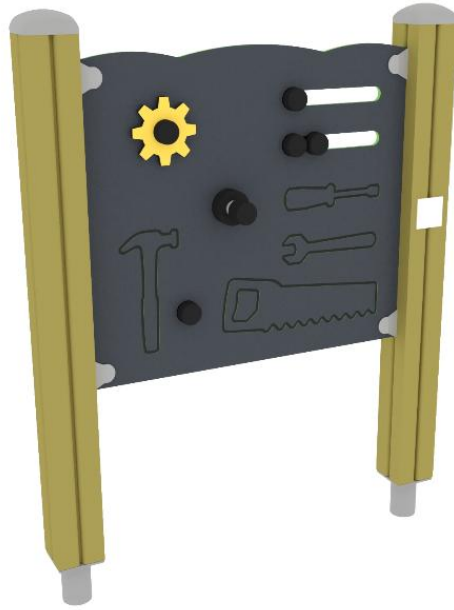

# MASTER'S TOOL WALL

User age	1+
Safety info	EN 1176-1 TÜV