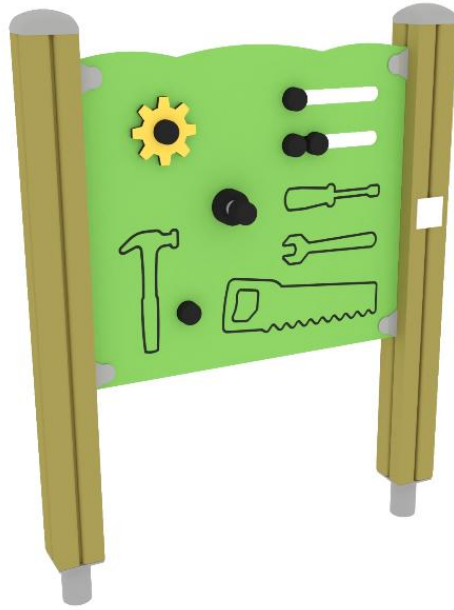

MASTER'S TOOL WALL

User age	1+
Safety info	EN 1176-1:2017 TÜV