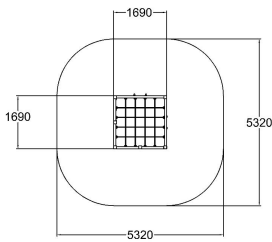

Q15401

CLIMBING FRAME

User age	3+
Number of users	10
Product length, mm	1690
Product width, mm	1690
Product height, mm	1980
Impact area, m ²	28
Falling space, m ²	28
Max. free fall height, mm	1970
Safety info	EN 1176-1 TÜV
Ropes	