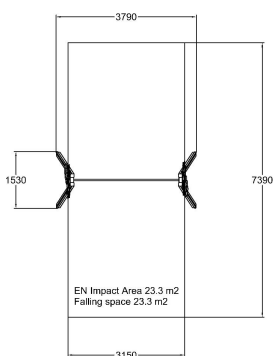

CURRENT SWING FOR 2

User age	1+
Number of users	2
Product length, mm	1530
Product width, mm	3790
Product height, mm	2410
Impact area, m ²	23.3
Falling space, m ²	23.3
Max. free fall height, mm	1200
Safety info	EN 1176-1, 2 TÜV