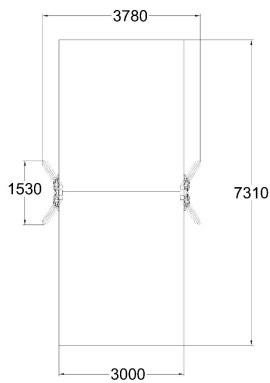

BUTTERFLY SWING LOW

User age	1+
Number of users	2
Max. free fall height, mm	1200
Safety info	EN 1176-1, 2 TÜV
Installation time (for 1), h	6