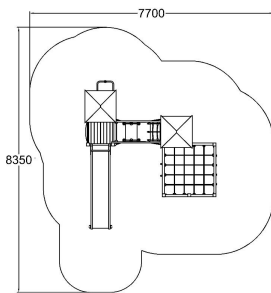

-  Bridges  
1
-  Climbing  
5
-  Meeting points  
4
-  Roofs  
2
-  Slides  
1
-  Towers  
2

User age	4+
Number of users	20
Product length, mm	4140
Product width, mm	4680
Product height, mm	4190
Impact area, m <sup>2</sup>	48
Falling space, m <sup>2</sup>	48
Height required, mm	5200
Max. free fall height, mm	1970
Safety info	EN 1176-1, 3 TÜV
Ropes	