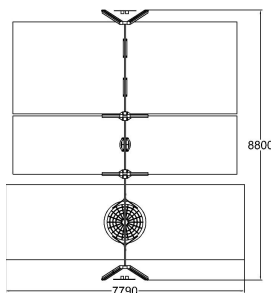

# CAMILO'S SWING

User age	1+
Number of users	9
Product length, mm	8800
Product width, mm	1730
Product height, mm	2300
Impact area, m <sup>2</sup>	55
Falling space, m <sup>2</sup>	55
Height required, mm	3300
Max. free fall height, mm	1400
Safety info	EN 1176-1, 2 TÜV