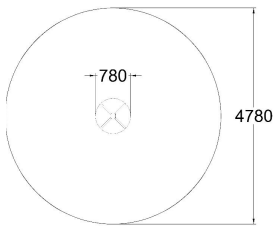

# CURRANT CAROUSEL

User age	2+
Number of users	2
Product length, mm	780
Product width, mm	780
Product height, mm	1110
Impact area, m <sup>2</sup>	18
Falling space, m <sup>2</sup>	18
Max. free fall height, mm	1000
Safety info	EN 1176-1, 5:2008
Installation time (for 1), h	3