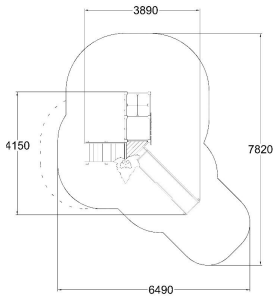

GARDEN ADVENTURE TOWER

-  Climbing
3
-  Dynamic
1
-  Meeting points
1
-  Slides
1
-  Towers
2

Impact area, m ²	33
Max. free fall height, mm	2210
Safety info	EN 1176-1, (3) TÜV
Ropes	