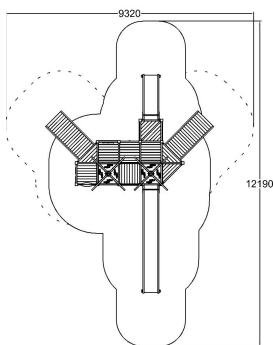

-  Climbing
1
-  Meeting points
4
-  Play panels
4
-  Roofs
2
-  Slides
2
-  Towers
2

User age	1+
Number of users	20
Product length, mm	8150
Product width, mm	6290
Product height, mm	5500
Impact area, m ²	47
Falling space, m ²	62
Height required, mm	6500
Max. free fall height, mm	1970
Safety info	EN 1176-1, 3:2017 TÜV