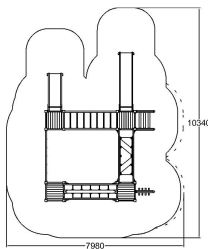

Q15359

PLAY TOWERS

| | |
|-----------------------------|---|
| User age | 3+ |
| Impact area, m ² | 64 |
| Max. free fall height, mm | 1900 |
| Safety info | EN 1176-1, 3:2017 TÜV |
| Ropes |  |