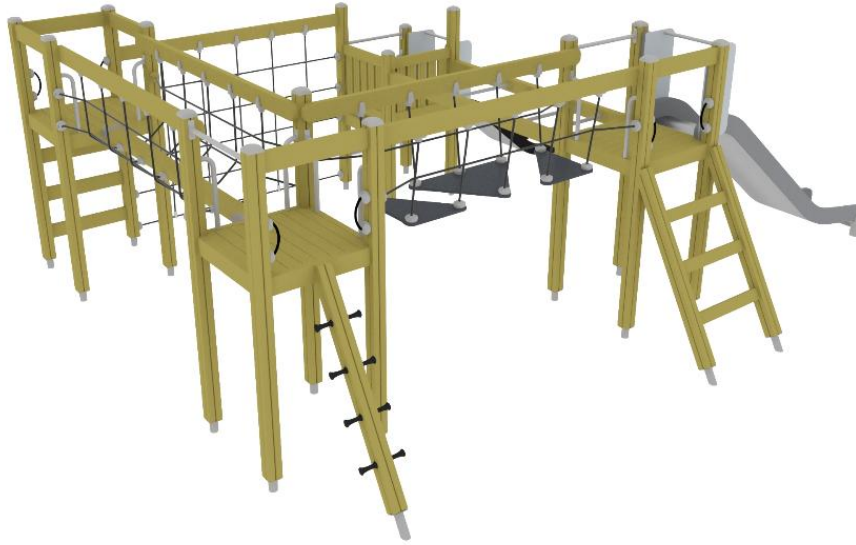

Q15359

PLAY TOWERS

| | |
|-----------------------------|---|
| User age | 3+ |
| Impact area, m ² | 64 |
| Max. free fall height, mm | 1900 |
| Safety info | EN 1176-1, 3:2017 TÜV |
| Ropes |  |