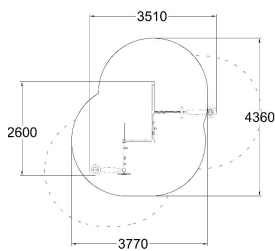

# MARINE TODDLER TRACK

-  Balancing  
2
-  Climbing  
1
-  Dynamic  
1
-  Exercising  
1
-  Play panels  
3
-  Towers  
1

User age	1+
Impact area, m <sup>2</sup>	13
Max. free fall height, mm	1340
Safety info	EN 1176-1 TÜV
Ropes	