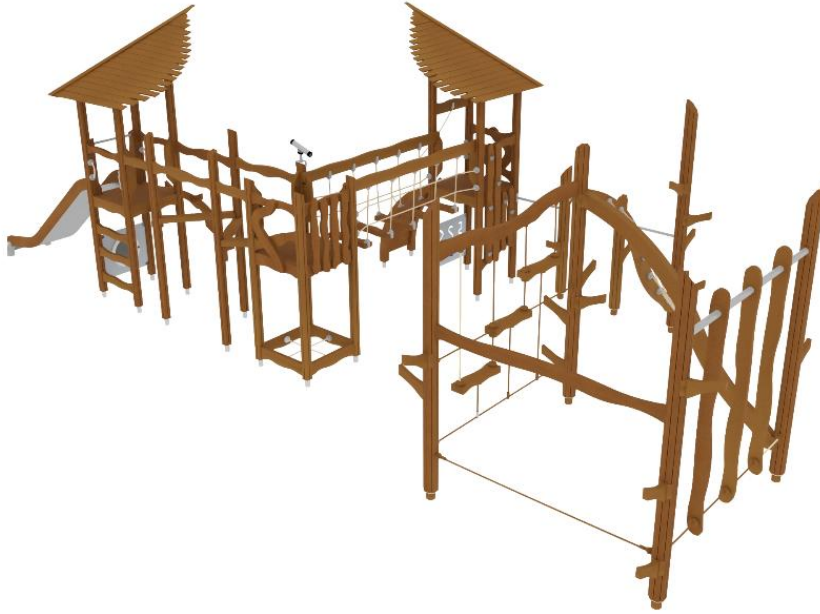

PLAY TOWERS AND CLIMBING

User age	4+
Impact area, m ²	88
Max. free fall height, mm	2560
Safety info	EN 1176-1, 3 TÜV