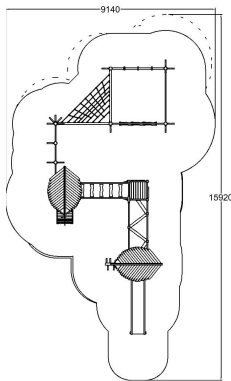

PLAY TOWERS AND CLIMBING

User age	4+
Impact area, m ²	88
Max. free fall height, mm	2560
Safety info	EN 1176-1, 3 TÜV