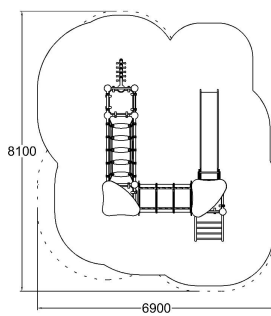

-  Balancing  
1
-  Bridges  
1
-  Climbing  
2
-  Crawling  
1
-  Meeting points  
3
-  Play panels  
2
-  Roofs  
2
-  Slides  
1
-  Towers  
3

User age	4+
Number of users	17
Product length, mm	5280
Product width, mm	3585
Product height, mm	3415
Impact area, m <sup>2</sup>	45
Falling space, m <sup>2</sup>	48
Height required, mm	4415
Max. free fall height, mm	1470
Safety info	EN 1176-1, 3 TÜV