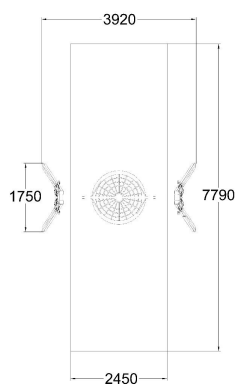

-  Climbing  
2
-  Play panels  
8
-  Roofs  
1
-  Slides  
1
-  Towers  
2

User age	1+
Number of users	8
Product length, mm	5990
Product width, mm	2860
Product height, mm	2740
Impact area, m <sup>2</sup>	34
Falling space, m <sup>2</sup>	39.1
Max. free fall height, mm	1000
Safety info	EN 1176-1, 3 TÜV