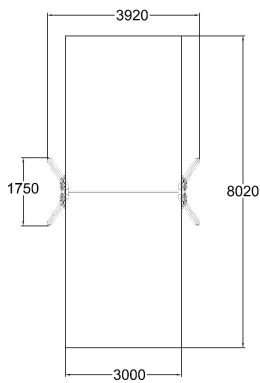

BUTTERFLY SWING

User age	4+
Number of users	2
Product length, mm	1750
Product width, mm	3920
Product height, mm	2790
Impact area, m ²	24
Falling space, m ²	24
Max. free fall height, mm	1400
Safety info	EN 1176-1, 2 TÜV