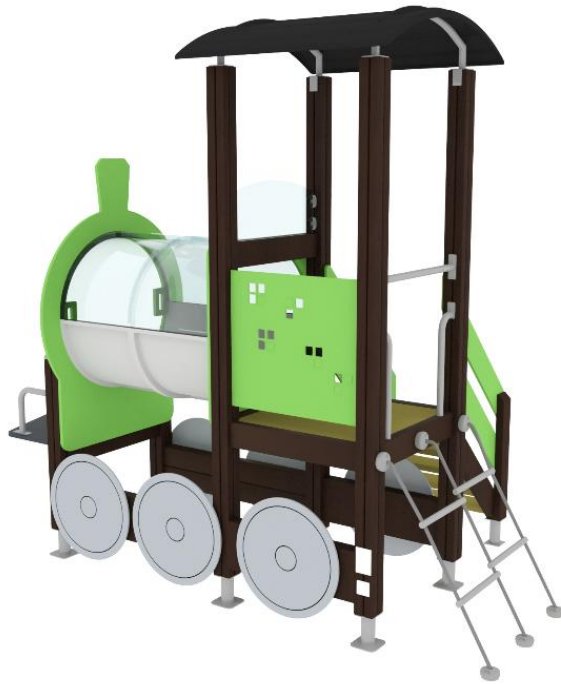

Q15330

LOCOMOTIVE

User age	2+
Number of users	10
Impact area, m ²	20
Max. free fall height, mm	870
Safety info	EN 1176-1 TÜV
Ropes	