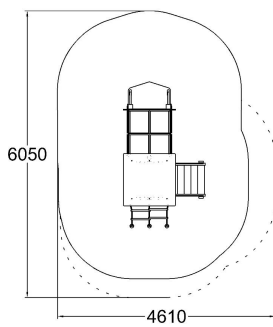

Q15330

LOCOMOTIVE

User age	2+
Number of users	10
Impact area, m ²	20
Max. free fall height, mm	870
Safety info	EN 1176-1 TÜV
Ropes	