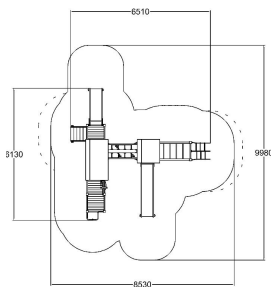

-  Balancing
1
-  Bridges
1
-  Climbing
6
-  Meeting points
18
-  Play panels
4
-  Slides
3
-  Towers
1

Product length, mm	6510
Product width, mm	6130
Product height, mm	3450
Impact area, m ²	55
Max. free fall height, mm	1970
Safety info	EN 1176-1, 3 TÜV
Ropes	