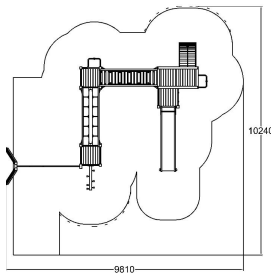

-  Balancing  
1
-  Climbing  
4
-  Meeting points  
4
-  Roofs  
1
-  Slides  
1
-  Swinging  
1
-  Towers  
2

User age	4+
Number of users	20
Product length, mm	8320
Product width, mm	6070
Product height, mm	3310
Impact area, m <sup>2</sup>	70
Falling space, m <sup>2</sup>	70
Height required, mm	4310
Max. free fall height, mm	1590
Safety info	EN 1176-1, 3 TÜV
Ropes	