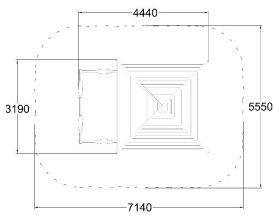

SANDBOX WITH ROOF 2,4X4,0Impact area, m²

1

Safety info

EN 1176-1 TÜV