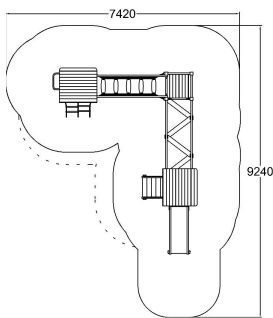

-  Balancing
1
-  Bridges
2
-  Climbing
1
-  Roofs
2
-  Slides
1
-  Towers
3

User age	1+
Number of users	14
Product length, mm	5905
Product width, mm	4585
Product height, mm	2615
Impact area, m ²	44
Falling space, m ²	47
Height required, mm	3615
Max. free fall height, mm	1000
Safety info	EN 1176-1, 3:2017 TÜV
Ropes	