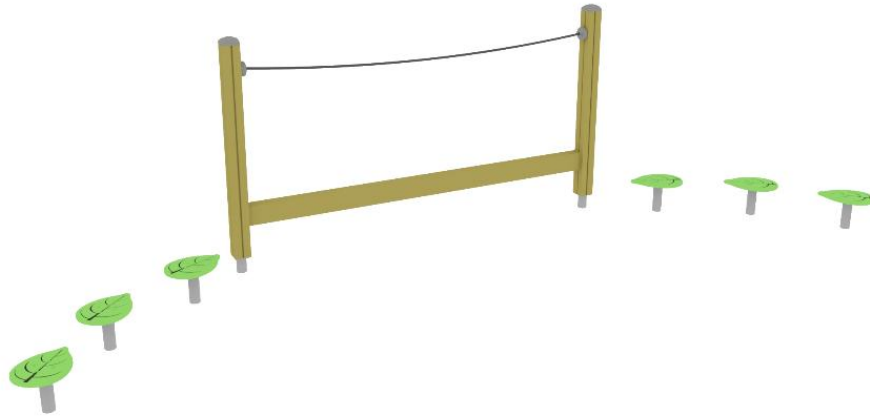

BALANCING ADVENTURE

User age	3+
Impact area, m ²	14
Max. free fall height, mm	400
Safety info	EN 1176-1:2017 TÜV