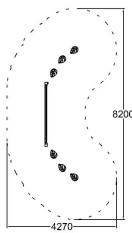

BALANCING ADVENTURE

User age	3+
Impact area, m ²	14
Max. free fall height, mm	400
Safety info	EN 1176-1:2017 TÜV