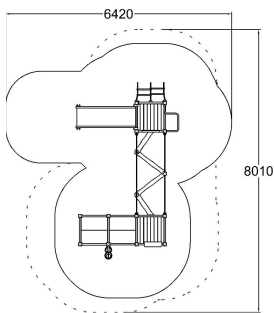

PLAY TOWER AND SAND PLAY

Impact area, m ²	31
Max. free fall height, mm	1000
Safety info	EN 1176-1, 3:2017 TÜV
Ropes	