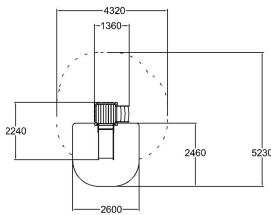

-  Climbing
1
-  Slides
1
-  Towers
1

User age	1+
Number of users	4
Product length, mm	2240
Product width, mm	1360
Product height, mm	1650
Impact area, m ²	6.6
Falling space, m ²	17.8
Max. free fall height, mm	1000
Safety info	EN 1176-1, 3 TÜV