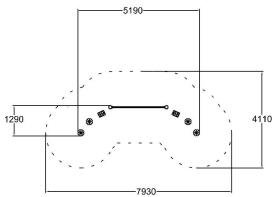

# BALANCING ADVENTURE FLORA

User age	3+
Number of users	7
Product length, mm	1290
Product width, mm	5190
Product height, mm	1650
Falling space, m <sup>2</sup>	24.3
Max. free fall height, mm	400
Safety info	EN 1176-1 TÜV