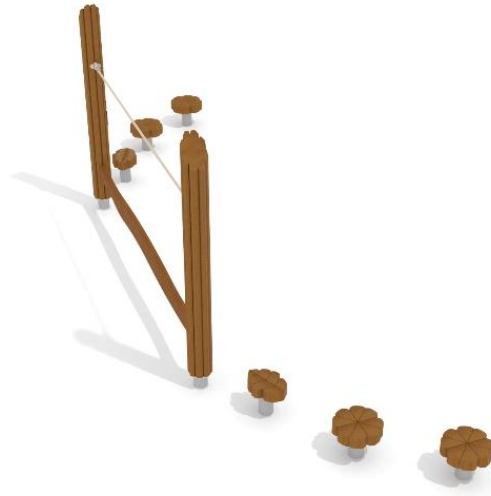

Q15291

# BALANCING ADVENTURE FLORA

User age	3+
Number of users	7
Product length, mm	1290
Product width, mm	5190
Product height, mm	1650
Falling space, m <sup>2</sup>	24.3
Max. free fall height, mm	400
Safety info	EN 1176-1 TÜV