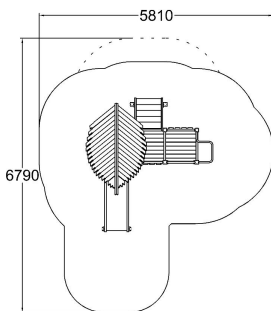

-  Meeting points  
2
-  Roofs  
1
-  Slides  
1
-  Towers  
1

User age	1+
Number of users	10
Product length, mm	3310
Product width, mm	2860
Product height, mm	3200
Impact area, m <sup>2</sup>	26
Height required, mm	4200
Max. free fall height, mm	1000
Safety info	EN 1176-1, 3:2017 TÜV