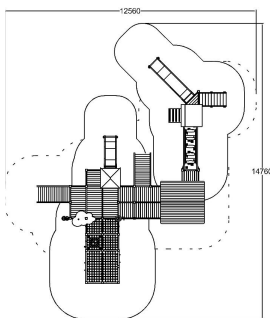

**INCLUSIVE PLAY TOWERS**

Impact area, m <sup>2</sup>	83
Max. free fall height, mm	1970
Safety info	EN 1176-1, 3 TÜV
Ropes	●