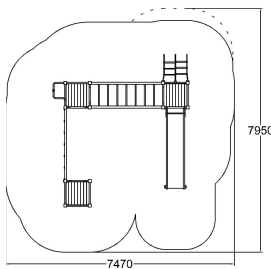

CLIMBING PLAY TOWER

-  Climbing
5
-  Meeting points
3
-  Slides
1
-  Towers
3

User age	3+
Number of users	18
Product length, mm	4980
Product width, mm	4460
Product height, mm	2280
Impact area, m ²	50
Falling space, m ²	51
Height required, mm	3280
Max. free fall height, mm	2150
Safety info	EN 1176-1, 3 TÜV
Ropes	