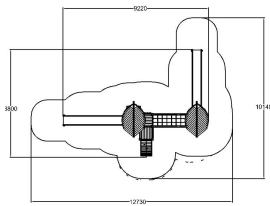

-  Bridges
1
-  Climbing
5
-  Play panels
2
-  Roofs
2
-  Slides
2
-  Towers
2

User age	3+
Number of users	13
Product length, mm	6800
Product width, mm	9220
Product height, mm	4120
Impact area, m ²	66
Falling space, m ²	66.3
Max. free fall height, mm	2190
Safety info	EN 1176-1, 3 TÜV