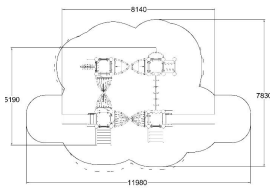

-  Climbing  
8
-  Exercising  
1
-  Slides  
3
-  Towers  
4

User age	1+
Number of users	18
Product length, mm	5190
Product width, mm	8150
Product height, mm	3710
Impact area, m <sup>2</sup>	64
Falling space, m <sup>2</sup>	66.1
Max. free fall height, mm	2250
Safety info	EN 1176-1, 3 TÜV