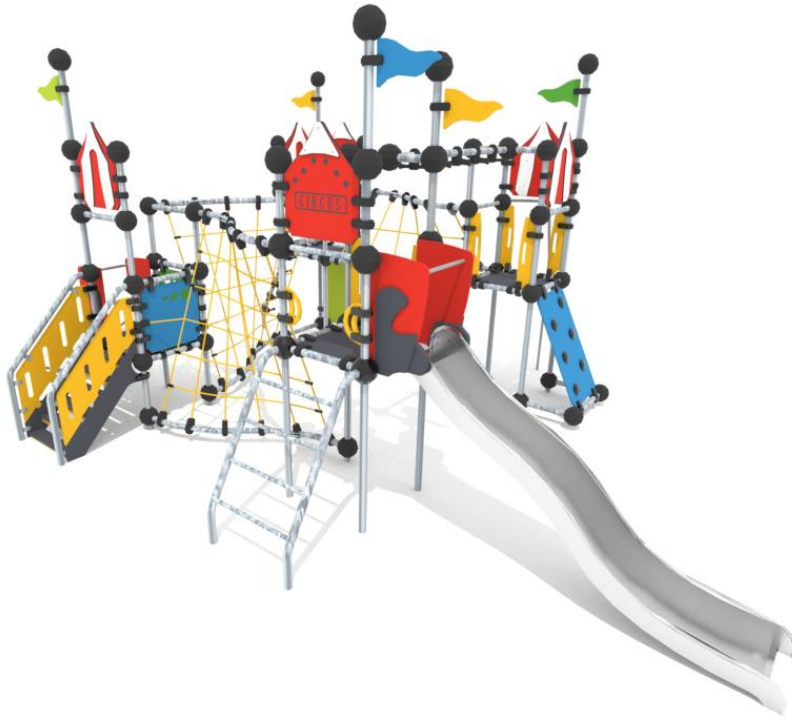

-  Climbing  
8
-  Exercising  
1
-  Slides  
3
-  Towers  
4

User age	1+
Number of users	18
Product length, mm	5190
Product width, mm	8150
Product height, mm	3710
Impact area, m <sup>2</sup>	64
Falling space, m <sup>2</sup>	66.1
Max. free fall height, mm	2250
Safety info	EN 1176-1, 3 TÜV