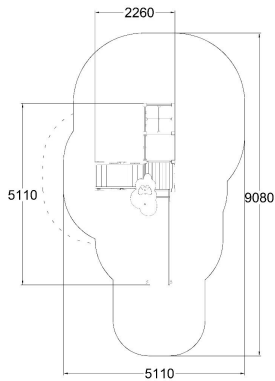

FOREST PLAY AND ADVENTURE

-  Climbing
3
-  Dynamic
1
-  Exercising
1
-  Meeting points
1
-  Slides
1
-  Towers
1

User age	1+
Impact area, m ²	35
Max. free fall height, mm	2210
Safety info	EN 1176-1, (3) TÜV
Ropes	