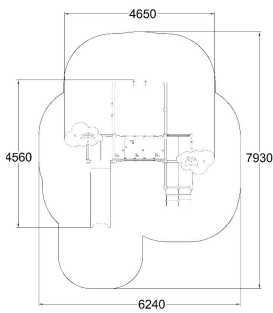

# SMALL FOREST ADVENTURE

-  Bridges  
1
-  Climbing  
1
-  Dynamic  
2
-  Meeting points  
2
-  Play panels  
2
-  Slides  
1
-  Towers  
3

User age	3+
Impact area, m <sup>2</sup>	38
Max. free fall height, mm	1000
Safety info	EN 1176-1, (3) TÜV
Ropes	