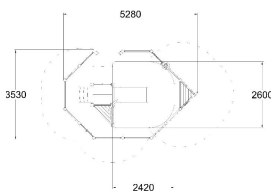

-  Meeting points  
4
-  Play panels  
8
-  Slides  
1
-  Towers  
1

Product length, mm	5280
Product width, mm	3530
Product height, mm	3340
Impact area, m <sup>2</sup>	7
Max. free fall height, mm	1000
Safety info	EN 1176-1, 3 TÜV