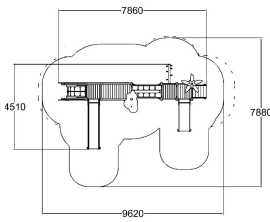

-  Balancing  
1
-  Bridges  
1
-  Meeting points  
10
-  Play panels  
1
-  Slides  
2

Product length, mm	7860
Product width, mm	4510
Product height, mm	3690
Impact area, m <sup>2</sup>	53
Max. free fall height, mm	1520
Safety info	EN 1176-1, 3 TÜV
Ropes	