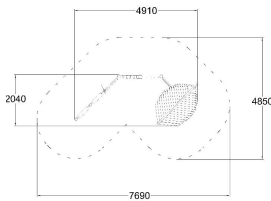

# PLAY HOUSE AND FASADE

User age	1+
Safety info	EN 1176-1 TÜV