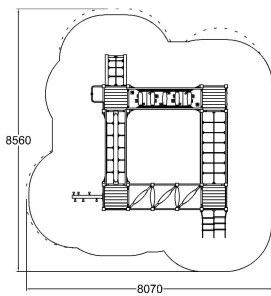

Q15180

MOTORIC TRAINING TRACK

User age	3+
Impact area, m <sup>2</sup>	55
Max. free fall height, mm	1470
Safety info	EN 1176-1 TÜV
Ropes	