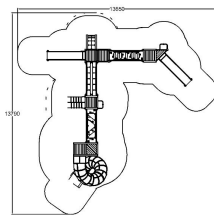

PLAY TOWERS & TUBE SLIDE

-  Balancing
1
-  Bridges
3
-  Climbing
3
-  Meeting points
4
-  Roofs
3
-  Slides
3
-  Towers
3

User age	3+
Number of users	30
Product length, mm	10540
Product width, mm	9960
Product height, mm	4420
Impact area, m ²	94
Falling space, m ²	95
Height required, mm	5420
Max. free fall height, mm	2750
Safety info	EN 1176-1, 3 TÜV
Ropes	