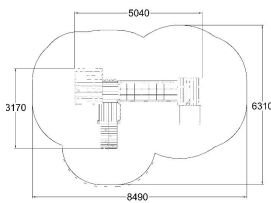

# SPELL HILL WITHOUT SLIDES

-  Bridges  
1
-  Climbing  
5
-  Roofs  
2
-  Towers  
2

User age	3+
Number of users	15
Product length, mm	3170
Product width, mm	5040
Product height, mm	3970
Impact area, m <sup>2</sup>	41.5
Falling space, m <sup>2</sup>	41.8
Max. free fall height, mm	2180
Safety info	EN 1176-1 TÜV