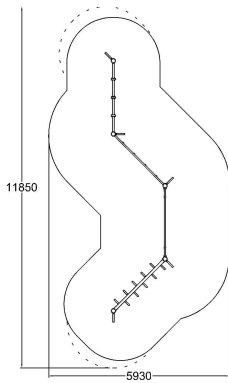

Q15150

BALANCE TRAIL

User age	5+
Number of users	15
Impact area, m ²	45
Max. free fall height, mm	2430
Safety info	EN 1176-1 TÜV
Installation time (for 1), h	12