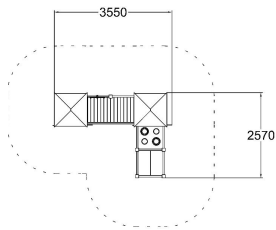

-  Meeting points
6
-  Play panels
5
-  Roofs
2

Product length, mm	3330
Product width, mm	2500
Product height, mm	2640
Impact area, m ²	11
Max. free fall height, mm	590
Safety info	EN 1176-1 TÜV