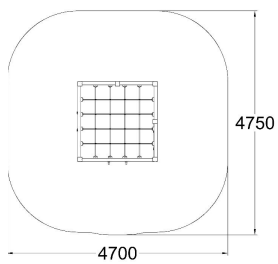

Q15133-4

CLIMBING FRAME

User age	3+
Number of users	10
Product length, mm	1700
Product width, mm	1700
Product height, mm	1480
Impact area, m ²	20
Falling space, m ²	20
Max. free fall height, mm	1470
Safety info	EN 1176-1 TÜV
Installation time (for 1), h	9
Ropes	