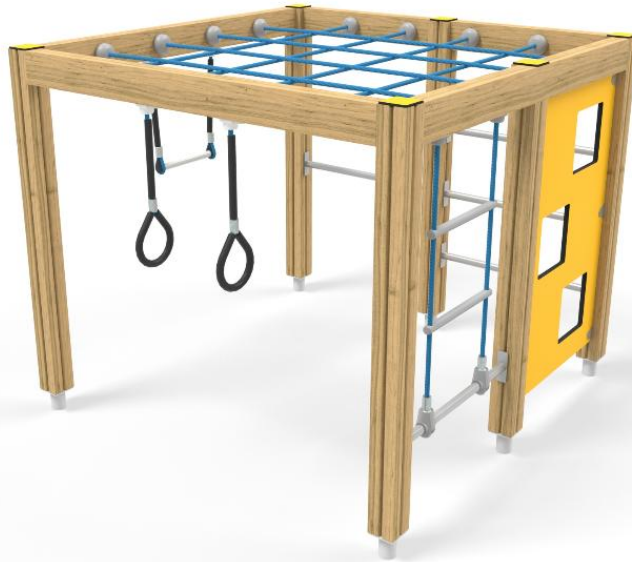

Q15133-4

CLIMBING FRAME

User age	3+
Number of users	10
Product length, mm	1700
Product width, mm	1700
Product height, mm	1480
Impact area, m ²	20
Falling space, m ²	20
Max. free fall height, mm	1470
Safety info	EN 1176-1 TÜV
Installation time (for 1), h	9
Ropes	