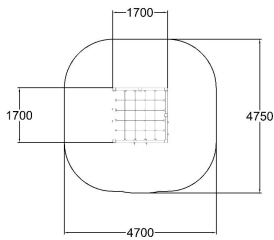

# CLIMBING FRAME

User age	3+
Number of users	10
Product length, mm	1700
Product width, mm	1700
Product height, mm	1480
Impact area, m <sup>2</sup>	20
Max. free fall height, mm	1470
Safety info	EN 1176-1 TÜV
Ropes	