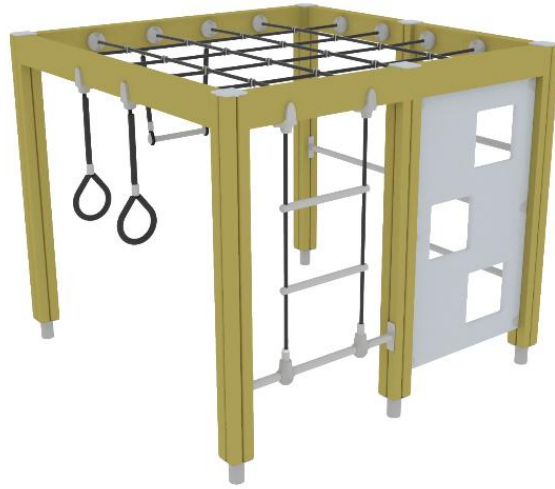

Q15133

# CLIMBING FRAME

User age	3+
Number of users	10
Product length, mm	1700
Product width, mm	1700
Product height, mm	1480
Impact area, m <sup>2</sup>	20
Max. free fall height, mm	1470
Safety info	EN 1176-1 TÜV
Ropes	