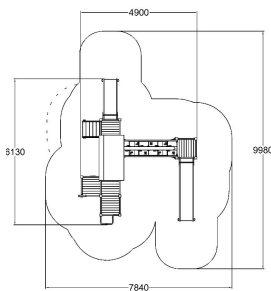

-  Balancing  
1
-  Bridges  
1
-  Climbing  
4
-  Meeting points  
10
-  Play panels  
3
-  Roofs  
1
-  Slides  
3
-  Towers  
1

Product length, mm	6130
Product width, mm	4900
Product height, mm	3450
Impact area, m <sup>2</sup>	54
Max. free fall height, mm	1470
Safety info	EN 1176-1, 3 TÜV
Ropes	