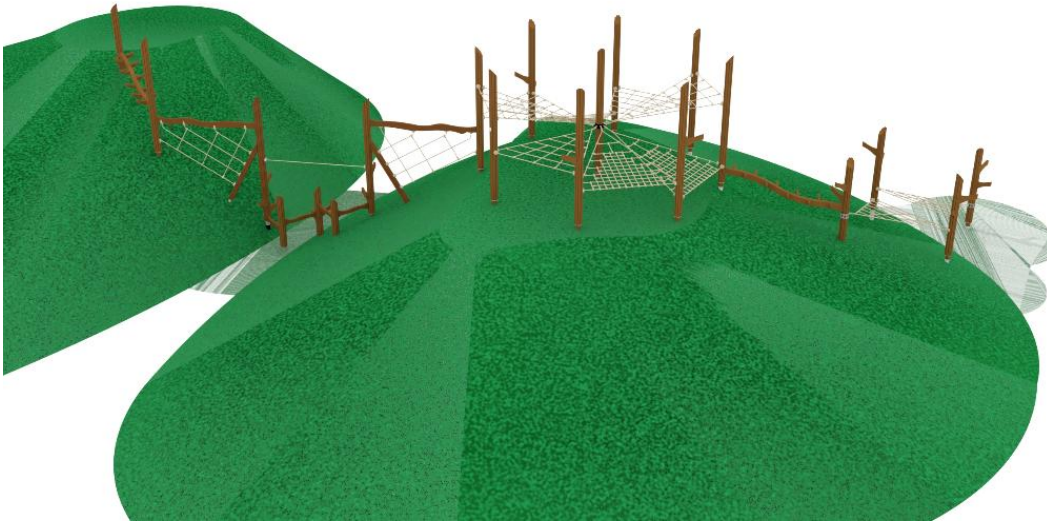

Q15126

# CLIMBING TRACK

Product length, mm	19660
Product width, mm	6120
Impact area, m <sup>2</sup>	125.9
Falling space, m <sup>2</sup>	125.9
Max. free fall height, mm	2380
Safety info	EN 1176-1 TÜV