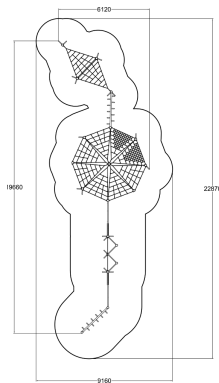

Q15126

# CLIMBING TRACK

Product length, mm	19660
Product width, mm	6120
Impact area, m <sup>2</sup>	125.9
Falling space, m <sup>2</sup>	125.9
Max. free fall height, mm	2380
Safety info	EN 1176-1 TÜV