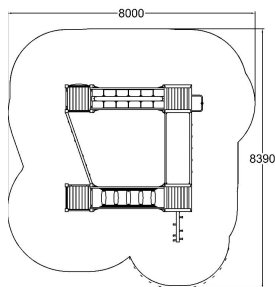

Q15110
MOTORIC TRACK

User age	4+
Impact area, m ²	57
Max. free fall height, mm	2470
Safety info	EN 1176-1:2017
Ropes	