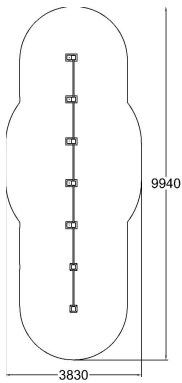

ACTIVITY SPORT SET

Impact area, m ²	30
Max. free fall height, mm	2100
Safety info	EN 1176-1:2017 TÜV