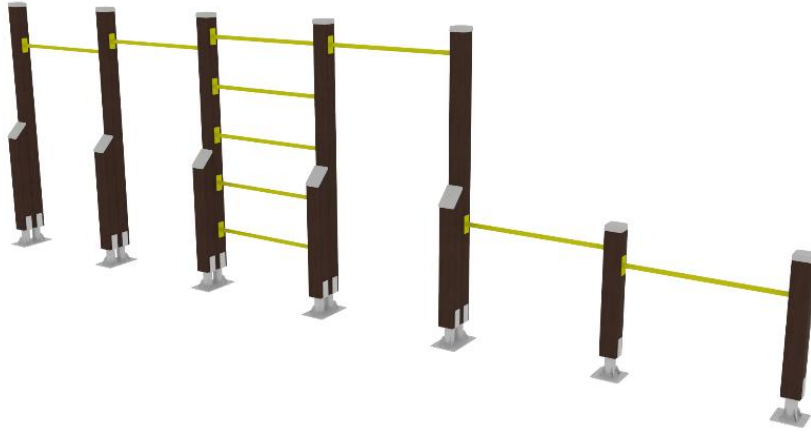

ACTIVITY SPORT SET

Impact area, m ²	30
Max. free fall height, mm	2100
Safety info	EN 1176-1:2017 TÜV