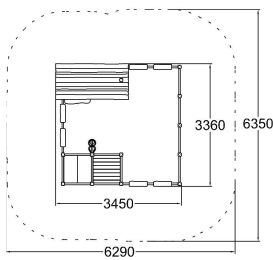

BEACH HOUSE SAND PLAY

-  Balancing
3
-  Meeting points
2
-  Play panels
3
-  Roofs
1
-  Sandplay
3
-  Towers
2

User age	1+
Number of users	15
Product length, mm	3430
Product width, mm	3290
Product height, mm	2610
Impact area, m ²	21
Falling space, m ²	37
Height required, mm	3610
Max. free fall height, mm	560
Safety info	EN 1176-1 TÜV