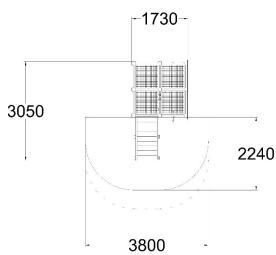

 Climbing
1

 Play panels
6

 Towers
1

Product length, mm	3055
Product width, mm	1725
Product height, mm	3355
Impact area, m ²	22
Max. free fall height, mm	1520
Safety info	EN 1176-1 TÜV