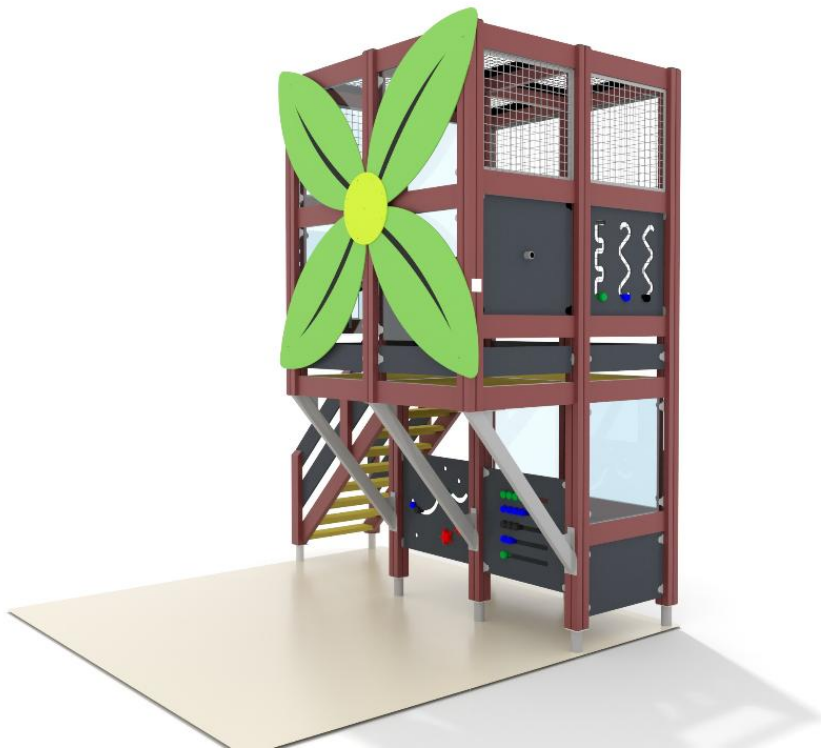

 Climbing
1

 Play panels
6

 Towers
1

Product length, mm	3055
Product width, mm	1725
Product height, mm	3355
Impact area, m ²	22
Max. free fall height, mm	1520
Safety info	EN 1176-1 TÜV