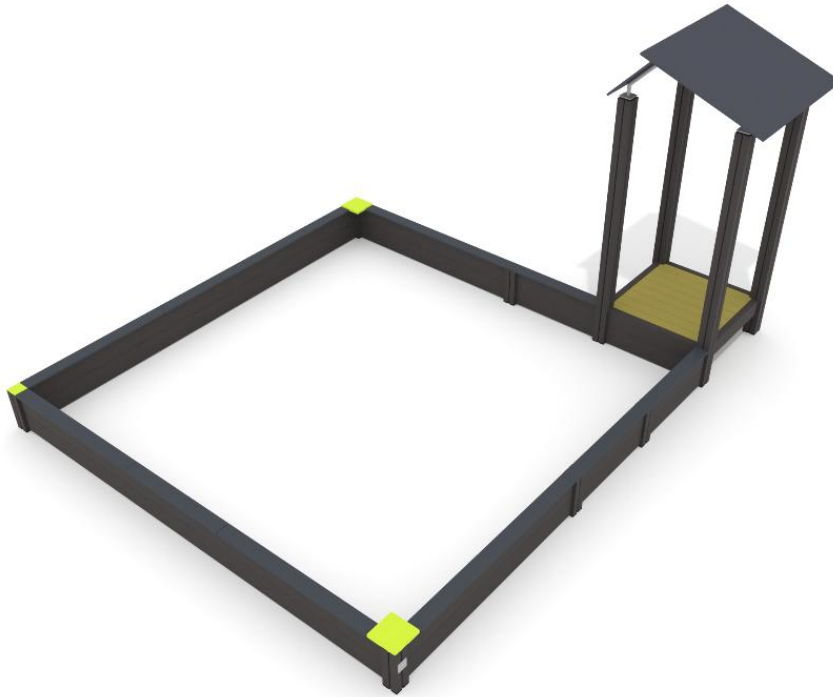

Q15087

SANDBOX AND PLAYHOUSE

User age	1+
Product length, mm	3430
Product width, mm	4200
Product height, mm	2210
Impact area, m ²	1
Falling space, m ²	40
Max. free fall height, mm	310
Safety info	EN 1176-1 TÜV