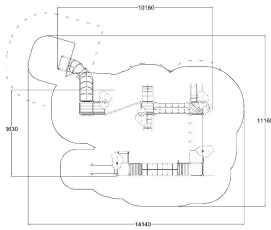

# FANCY PHEASANT TOWER PLAY

|                             |                       |
|-----------------------------|-----------------------|
| Impact area, m <sup>2</sup> | 97                    |
| Max. free fall height, mm   | 2200                  |
| Safety info                 | EN 1176-1, 3:2017 TÜV |
| Ropes                       | ●                     |